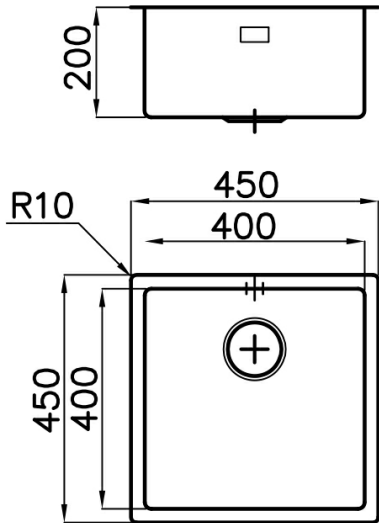

## Product Details

Materials/Finishes	Foster-brushed finish AISI 304 stainless steel
Cabinet	45 cm
Dimensions	450x450 mm
Edge/Installation Type	FILOTOP Edge - for flush-mount (FT) or over-mount (FTS) installation
Cut out	Vedi scheda tecnica
Number of bowls	1 bowl
Bowl dimension	400x400 mm
Waste fitting	3,5" SPACE waste
Mixer holes	No standard tap hole
Standard fittings	fixing brackets, gasket, waste fitting, overflow and siphon. Packing: single carton box.

### Features

High thickness

Deep bowls

Space waste fitting

Save space system

Perimetral overflow

Small radius

Dimensions