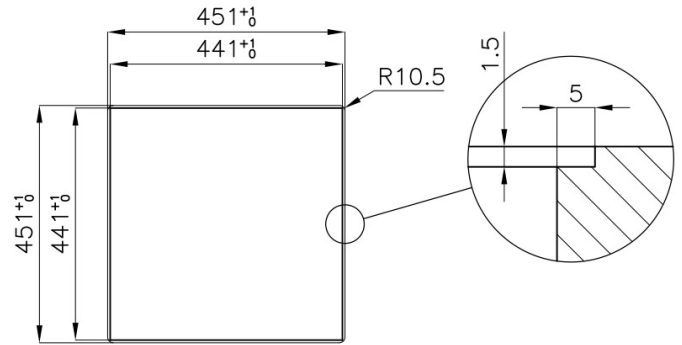

Cut out drawing

Optional accessories

Optional automatic waste fittings